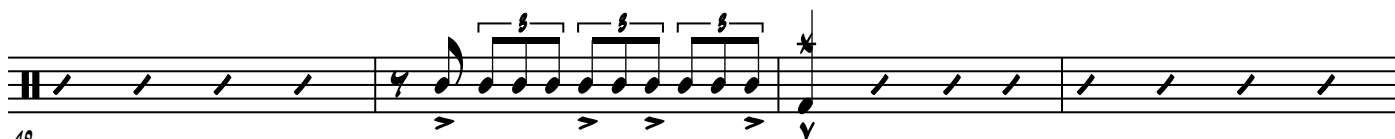

TIME - RIDE (TENOR SOLO)

33

37

41

CHOP WOOD!!

45

49

53