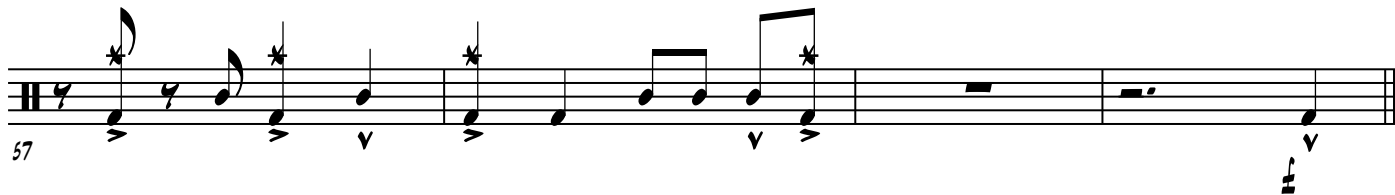

The Lady's In Love With You

From Tony Bennett's "Tony Makes It Happen!"
Sol Gubin - Drums

Transcribed by Jesse Nolan
September 2004

INTRO

DRUM SET

PLAY TIME - OPEN H.H.

(SLOPPY)

5 *mp*

TIME - RIDE (TENOR SOLO)

33

37

41

CHOP WOOD!!

45

49

53